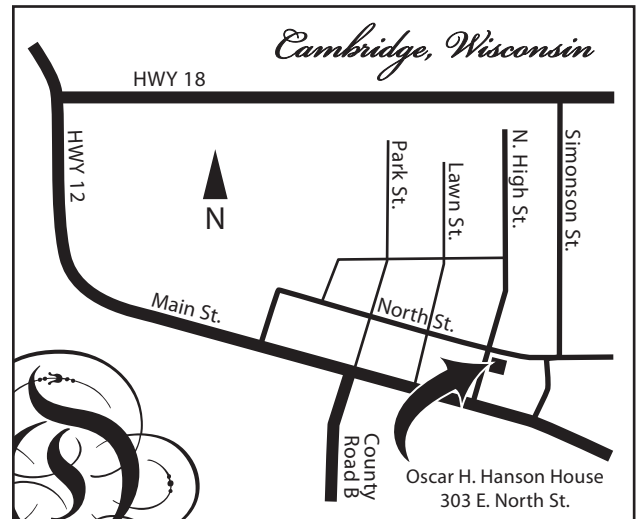

Directions

The Oscar H. Hanson House Bed & Breakfast is nestled in Cambridge, Wisconsin -- 20 miles east of Madison and an easy 50 miles west of Milwaukee.

Directions From Milwaukee:

94 West to Hwy 26
South on Hwy 26 to Hwy 18
Hwy 18 West to Simenson Street
South on Simenson Street to North Street
West on North Street 1 block to house

Directions From Madison:

Hwys 12/18 East to Cambridge
Continue East past the Piggly Wiggly on Hwy 12 through downtown Cambridge
Hwy 12 turns to Main Street in Cambridge
Continue on Main, past Cty Hwy B and Lawn Street
Turn North on High Street

Directions From Illinois:

I-90 North to Exit 160, Hwy 73
North on Hwy 73 to County Rd B (6.3 miles)
East on County Rd B through Rockdale to Cambridge (4.9 miles)
East on Main (Hwy 12) 2 blocks
North on High Street